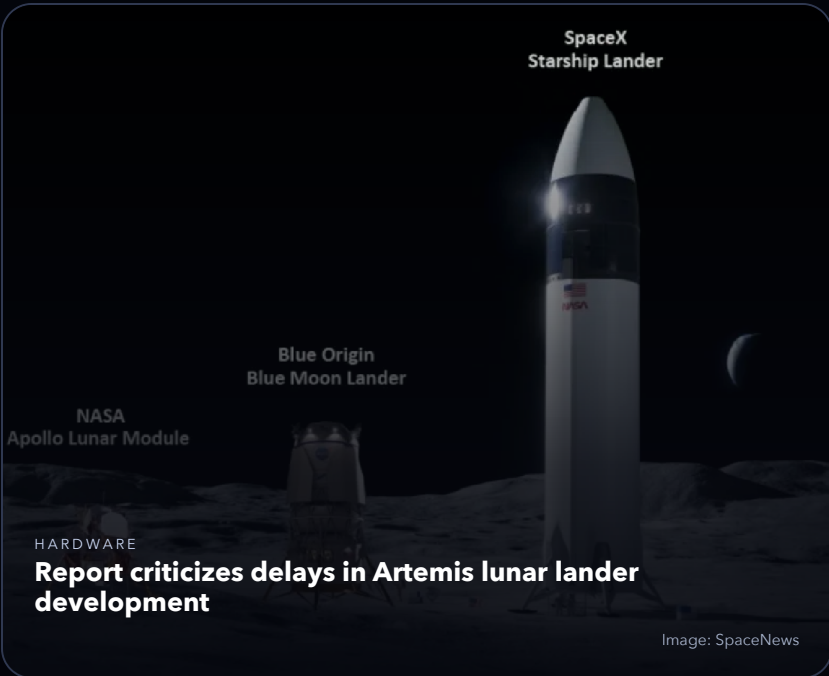

Image: NASA

MARKET MOVE  
**Missile strike hits SES teleport in Israel**

Image: SpaceNews

POLICY  
**2026 William T. Pecora Award Nominations Now Being Accepted**

Image: NASA

LAUNCH OPS  
**New crew arrivals and science highlight February aboard the ISS**

Image: NASASpaceflight

PROGRAM WATCH  
**Black hole and neutron star mergers push the laws of physics with their odd orbits**

Image: Space.com

HARDWARE  
**Report criticizes delays in Artemis lunar lander development**

Image: SpaceNews

SCIENCE / PUBLIC  
**Watch Northrop Grumman's 1st 'Cygnus XL' cargo spacecraft leave the space station on March 12**

Image: Space.com

SIGNAL METER