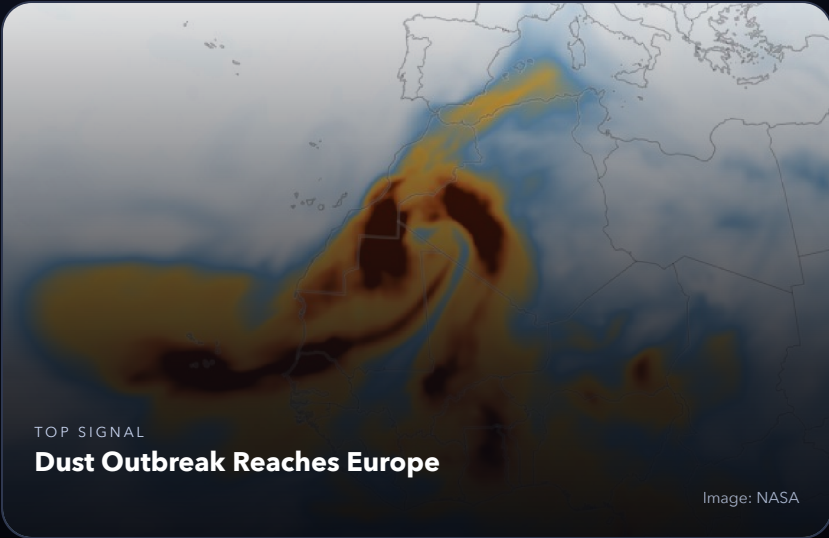

# Daily Space Snapshot

March 12, 2026 • Fresh stories, source-linked

TOPLINE

## Launch cadence + lunar surface ops are leading today's signal mix.

To view this video please enable JavaScript, and consider upgrading to a web browser that supports HTML5 video.

TOP SIGNAL  
**Dust Outbreak Reaches Europe**