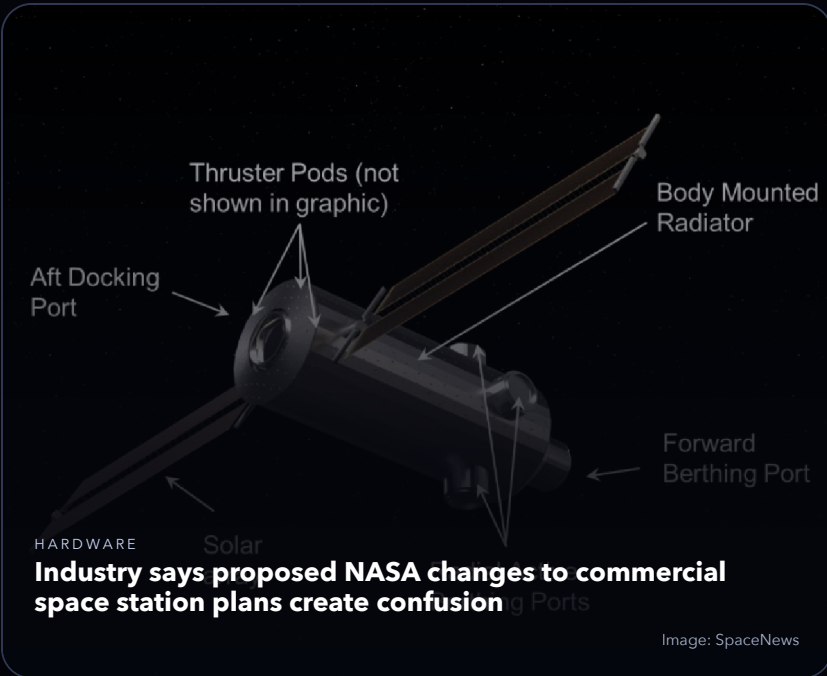

Daily Space Snapshot

March 28, 2026 • Fresh stories, source-linked

TOPLINE

Launch cadence + lunar surface ops are leading today's signal mix.

The Orion Crew Survival System suits that Commander Reid Wiseman, Pilot Victor Glover, and Mission Specialist Christina Koch from NASA, and Mission Specialist Jeremy Hansen from the CSA (Canadian Space Agency) will wear on the Artemis II test flight are seen in the suit-up room of the Neil A. Armstrong Operations and Checkout Building, Saturday, Jan. 17, 2026, at NASA's Kennedy Space Center in Florida.

TOP SIGNAL
Artemis II Crew's Suits

Image: NASA

MARKET MOVE
Rocket Report: Russia reopens gateway to ISS; Cape Canaveral hosts missile test

Image: Ars Technica Space

POLICY
NASA Selects Intuitive Machines to Deliver Artemis Science, Tech to Moon

Image: NASA

LAUNCH OPS
ESA to decide by June on Europe's Gateway contributions

Image: SpaceNews

PROGRAM WATCH
No one is happy with NASA's new idea for private space stations

Image: Ars Technica Space

HARDWARE
Industry says proposed NASA changes to commercial space station plans create confusion

Image: SpaceNews

SCIENCE / PUBLIC
NASA Names Scientists to Support Lunar South Pole Science

Image: NASA

SIGNAL METER

Topic Heat

LAUNCH WINDOW

Upcoming Launches

- Mar 28, 2026 • Māhia Peninsula, New Zealand**
Daughter Of The Stars
- Mar 29, 2026 • Cape Canaveral Space Force Station, Florida...**
Amazon Leo (LA-05)
- Mar 29, 2026 • Cape Canaveral Space Force Station, Florida...**
Starlink Group 10-44
- Mar 30, 2026 • Vandenberg Space Force Base, California, U...**
Transporter 16
- Mar 30, 2026 • Jiuquan Satellite Launch Center, China**
Demo Flight