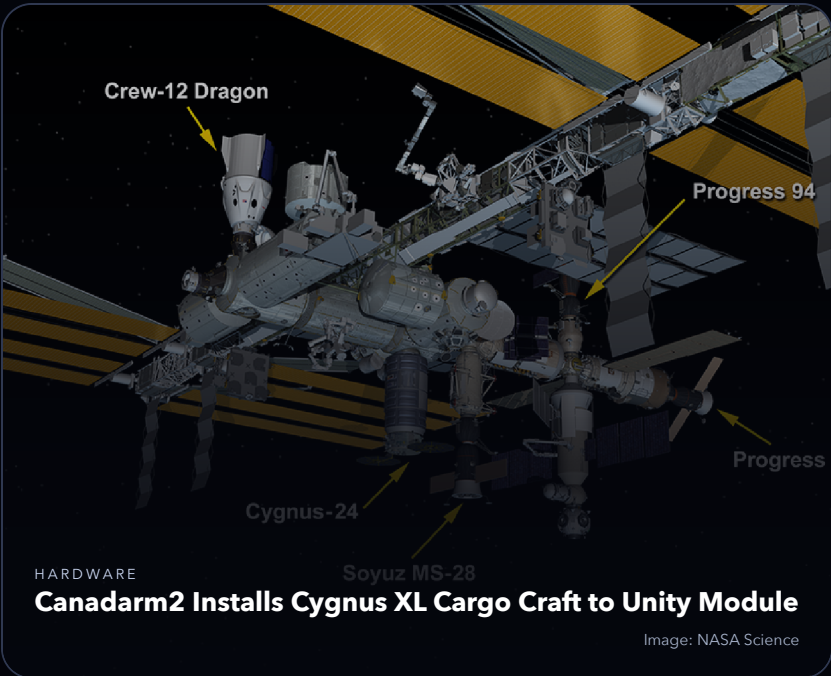

TOP SIGNAL

How Artemis 2 commander Reid Wiseman saved the mission's moon mascot: 'It's hard not to love this little guy. I can't let Rise out of my sight'

Image: Space.com

MARKET MOVE

Huge Northrop Grumman Cygnus XL cargo ship arrives at space station

Image: Space.com

POLICY

Live coverage: Space Station to capture, berth Cygnus XL 'S.S. Steven R. Nagel' cargo spacecraft

Image: Spaceflight Now

LAUNCH OPS

Launch Preview: Falcon 9 to launch Starlink satellites, New Glenn to launch with flown booster

Image: NASASpaceflight

PROGRAM WATCH

The path to \$50 billion in new space investment

Image: SpaceNews

HARDWARE

Canadarm2 Installs Cygnus XL Cargo Craft to Unity Module

Image: NASA Science

SCIENCE / PUBLIC